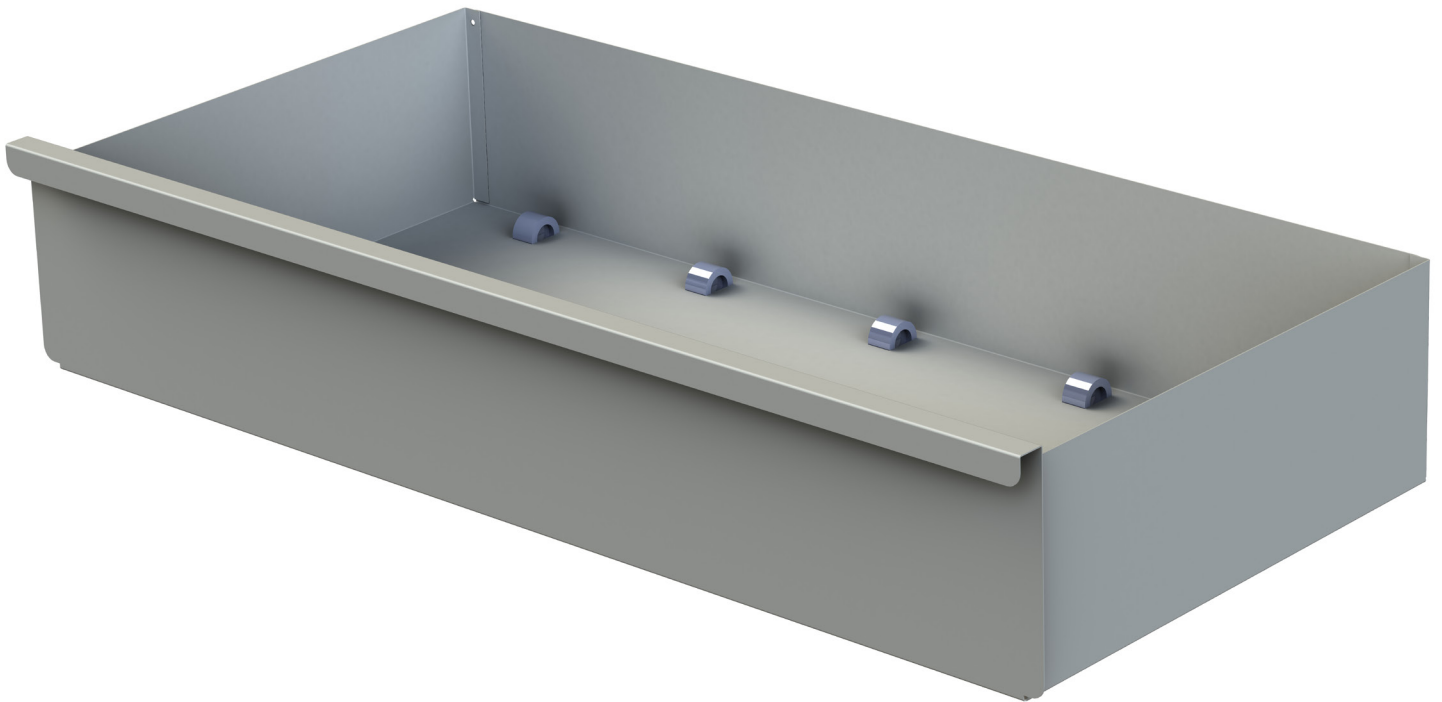

Hydestor Floor Drawer

Convenient under shelf floor drawer designed for excess stock

NZ Made - Versatile and Convenient

Enquire Today!

0800 493 378
info@hydestor.co.nz
www.hydestor.co.nz

HYDESTOR[®]
SHELVING
New Zealand's Shelving & Storage Solutions Leader

Quick shelf restocking
Less store room stock loss
Clean and tidy look

Standard size 915mm x 450 mm - custom sizes also available upon request