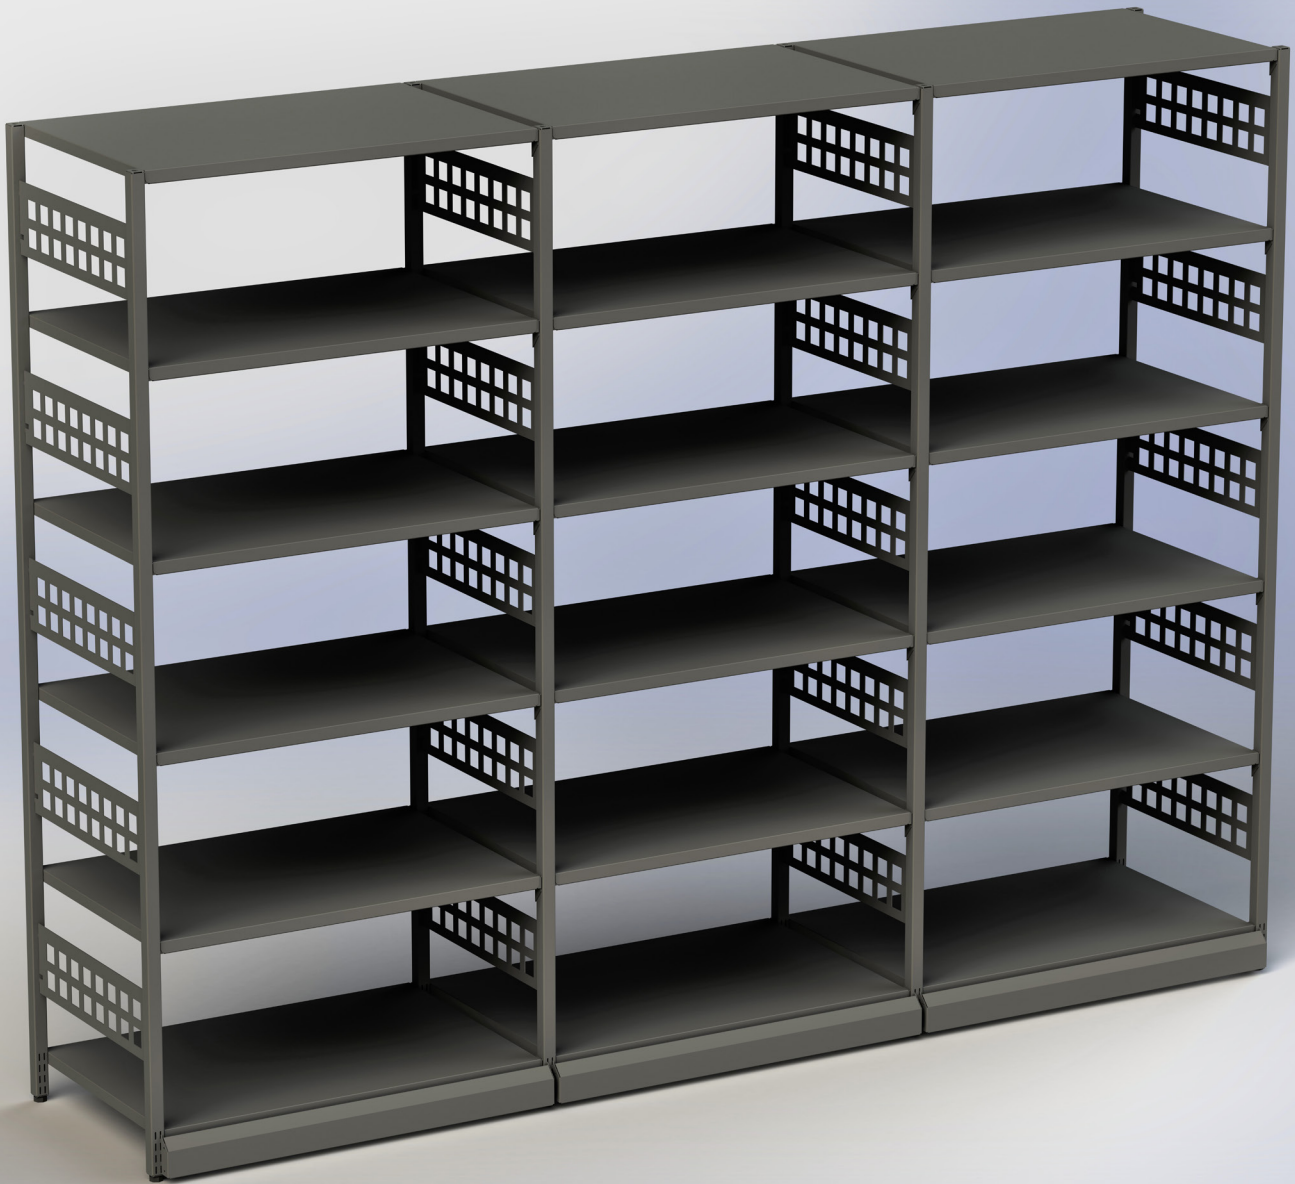

Hydestor Tubepost

NZ Made - Multiple Colours Available - Convenient Options

Enquire Today!

0800 493 378

info@hydestor.co.nz

www.hydestor.co.nz

HYDESTOR[®]
SHELVING

New Zealand's Shelving & Storage Solutions Leader

An elegant shelving system designed to compliment and enhance all retail situations. The geometrically punched side panels and braces are aesthetically pleasing while maintaining structural integrity. Clean vertical and horizontal lines showcase your products.

STANDARD SPECIFICATIONS

| | |
|----------------------|---|
| Heights: | 1300 to 2400 (mm) |
| Widths: | 888 / 900 / 1000 / 1200 (mm) |
| Depths: | 400 / 450 / 500 / 600 (mm) |
| Colour: | Off White (Custom colours available upon request) |
| Shelf Load Capacity: | 80 (kgs) |