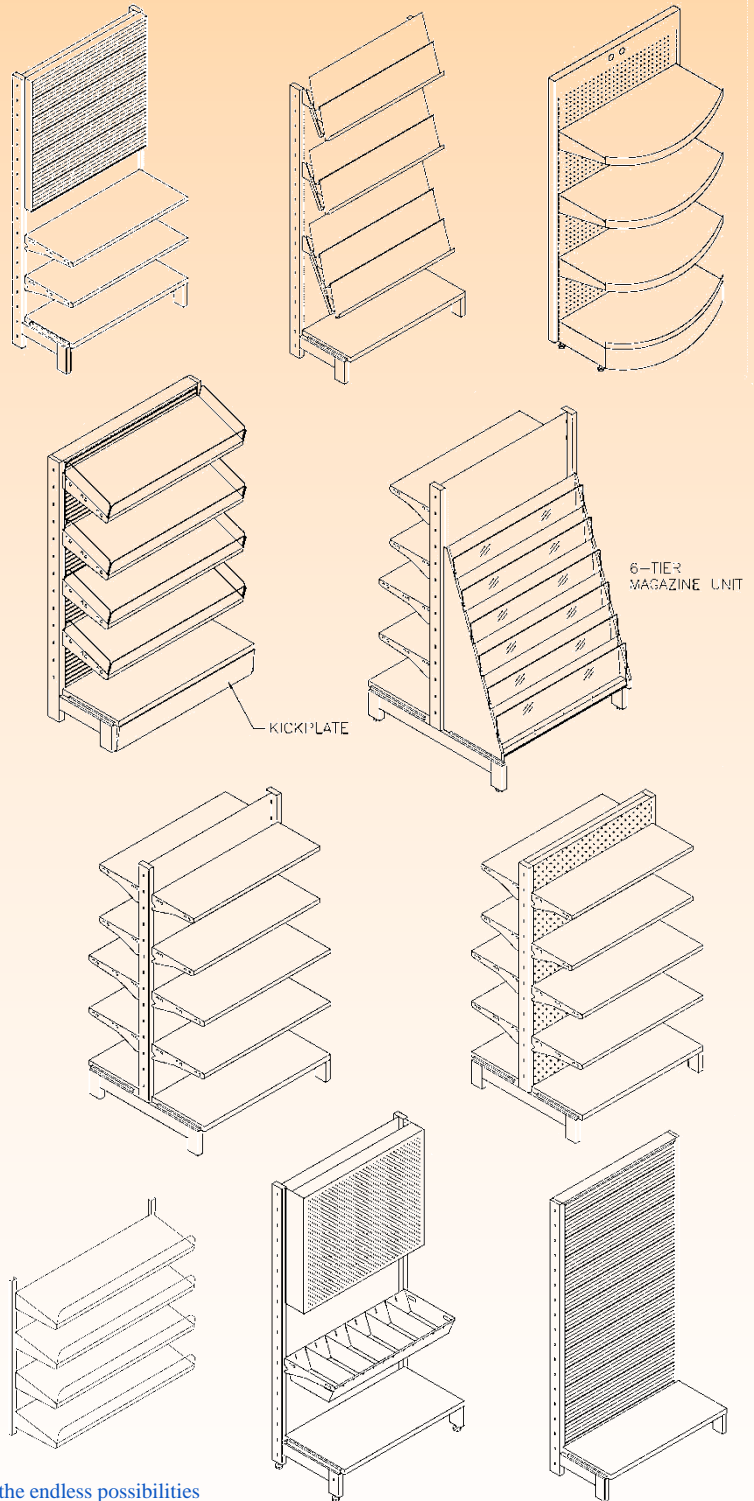

We can custom design to suit any space

For exceptional strength and durability, Hydestor produces an outstanding product locally for your business.

Standard Bay Dimension

Height 1350 / 1600 / 1825 / 2100mm
Width 600 / 900 / 915mm
Depth 225 / 300 / 375 / 450 / 600mm

Features

An extremely robust and versatile system designed to suit most retail outlets

Shelf spacing is adjustable by 25mm high increments

Variety of accessories include shelves and bins, with or without dividers, magazine displays, display panels and peg panels for prongs

Dual purpose brackets enable flat or sloping shelves for feature displays

Wall channel or freestanding gondolas fit Hydestors collective accessories

Floor drawers providing easy restocking capabilities, can be used in place of kickplates

Extensive range of scratch resistant Powdercoat colours which are hard wearing and easy to clean

Add-on components to expand your layout are always available

Proudly designed and manufactured in New Zealand for New Zealand earthquake conditions by a fully New Zealand owned company

Easy clip together posts and brackets, do not require nuts and bolts

Custom sizes are available

Advanced design, manufacturing technology and installation techniques have all contributed to ensure we lead the market in satisfying regulatory requirements

All steel components are fully recyclable

*drawings shown are a snapshot of the endless possibilities

AUCKLAND – HEAD OFFICE

55 Greenmount Drive,
East Tamaki
PO Box 58 641
Botany 2163
Free phone 0800 493 378
Phone (09) 274 0026
Fax (09) 274 0763

BAY OF PLENTY

PO Box 7215
Rotorua
Free phone 0800 282 452
Phone 021 775 138
Fax (07) 362 8828

WELLINGTON

PO Box 58 641
Botany 2163
Free phone 0800 493 378
Fax (09) 274 0763

CHRISTCHURCH

Unit 9, Midway Business Park
303 Blenheim Road, Upper Riccarton
PO Box 6104, Upper Riccarton
Christchurch 8442
Free phone 0800 493 378
Phone (03) 341 2180
Fax (03) 341 2183

Call now
For a free measure
and quote
0800 493 378
www.hydestor.co.nz

HYDESTOR
MANUFACTURING LTD